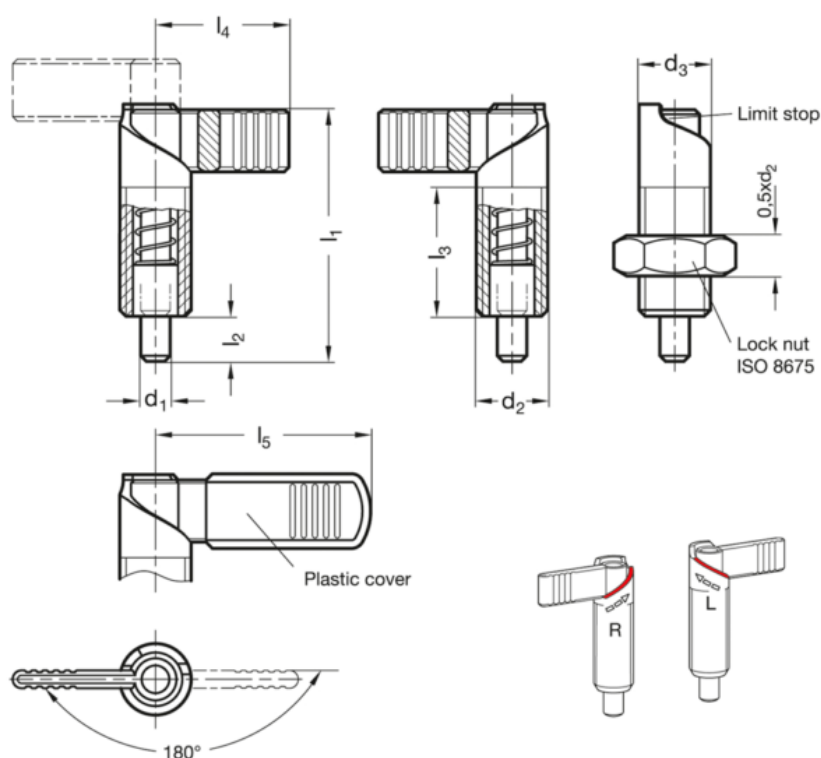

Article number: 2072156M1215LAK  
 Description: E+G indexing plunger  
 GN 721.5-6-M12x1,5-LAK

## Measures

d1	= 6	l4	= 26
d2	= M12x1.5	l5	= -
d3	= 12	Weight in (g) = 138	
fjedbund	= 8		
fjedtop	= 18		
l1	= 47		
l2	= 8		
l3	= 26		